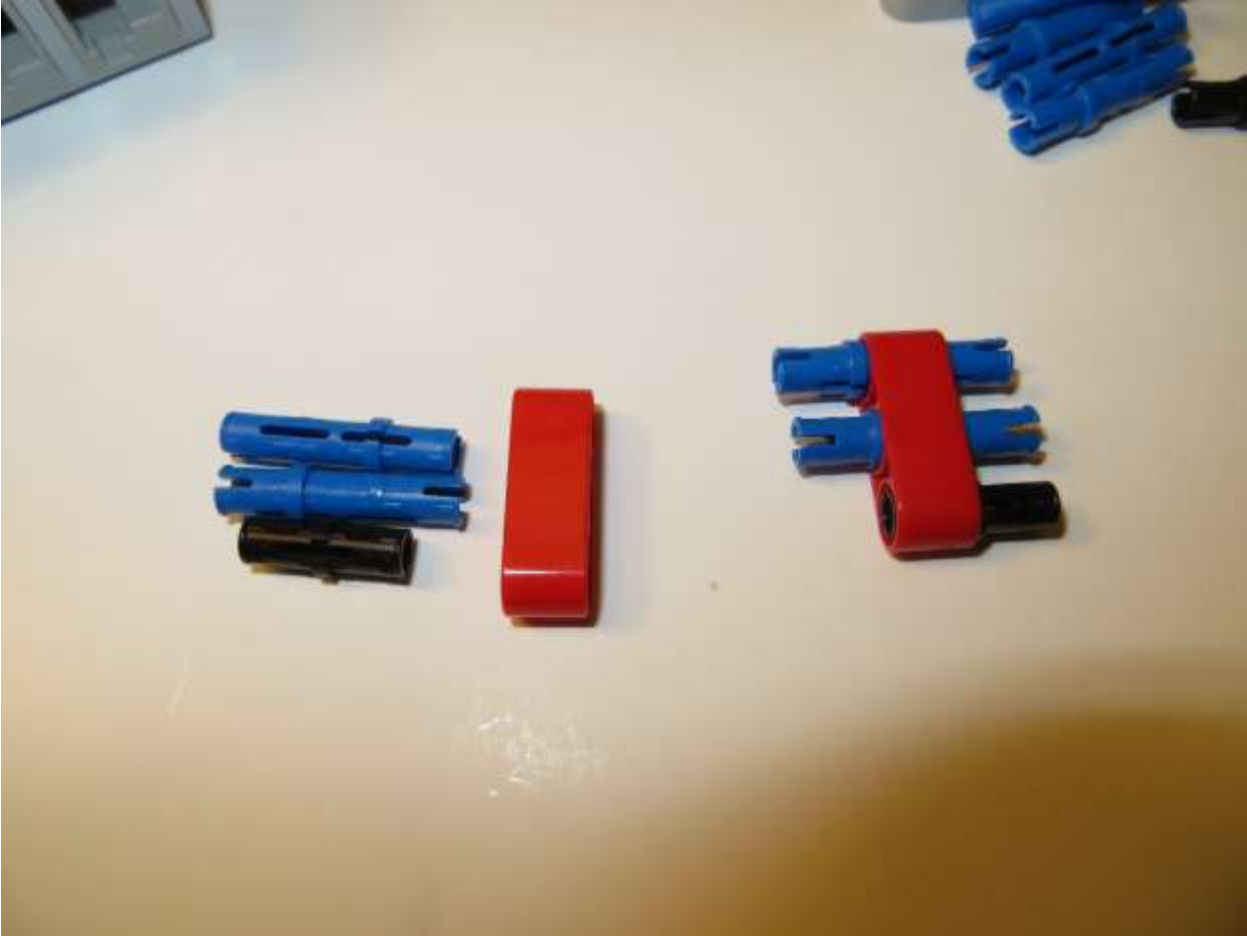

**Lego Mindstorms EV3  
Education Core Set  
Robot with 18 modules  
Module #1  
Brick Attachments**

Module #2