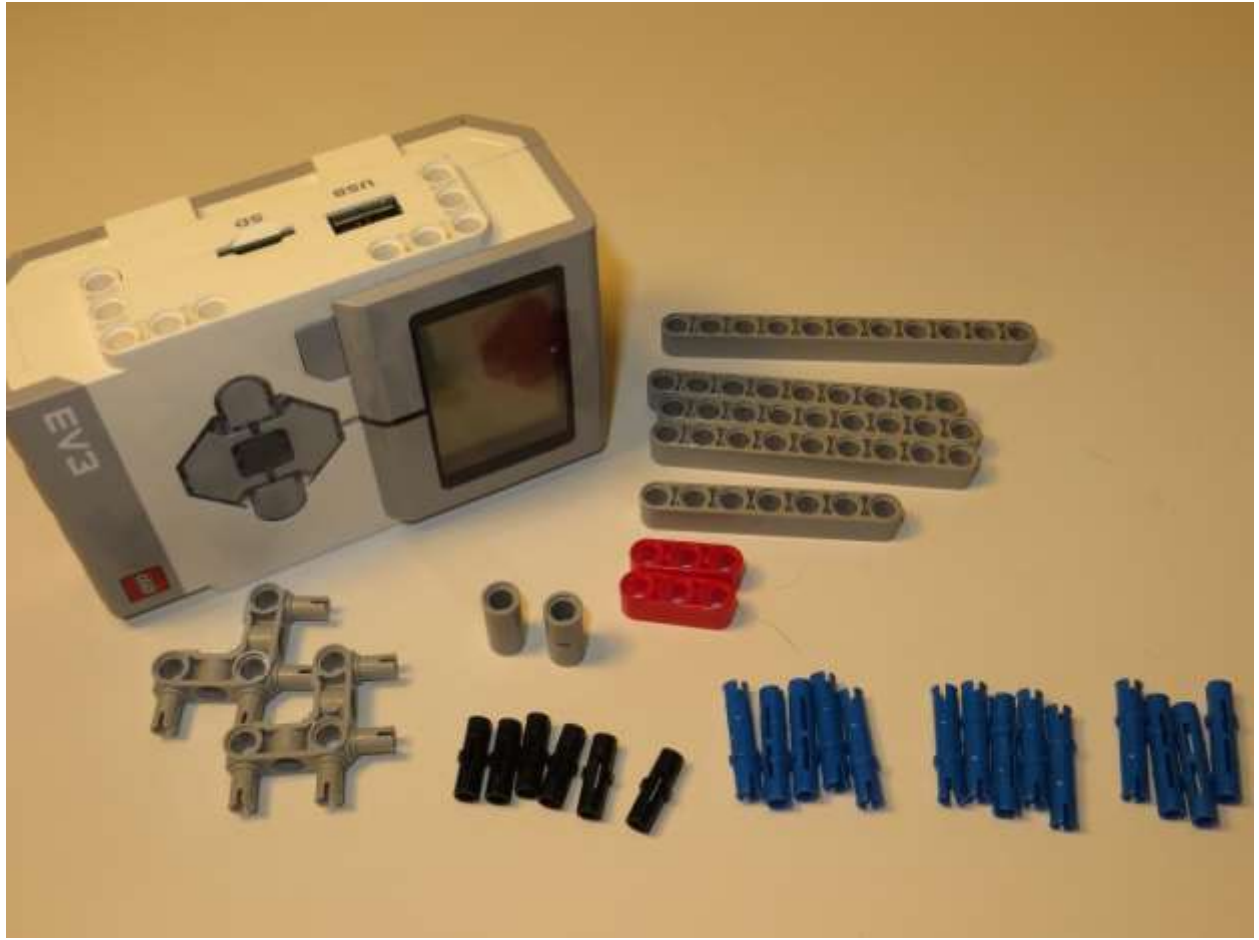

**Lego Mindstorms EV3  
Education Core Set  
Robot with 18 modules  
Module #1  
Brick Attachments**

Module #2